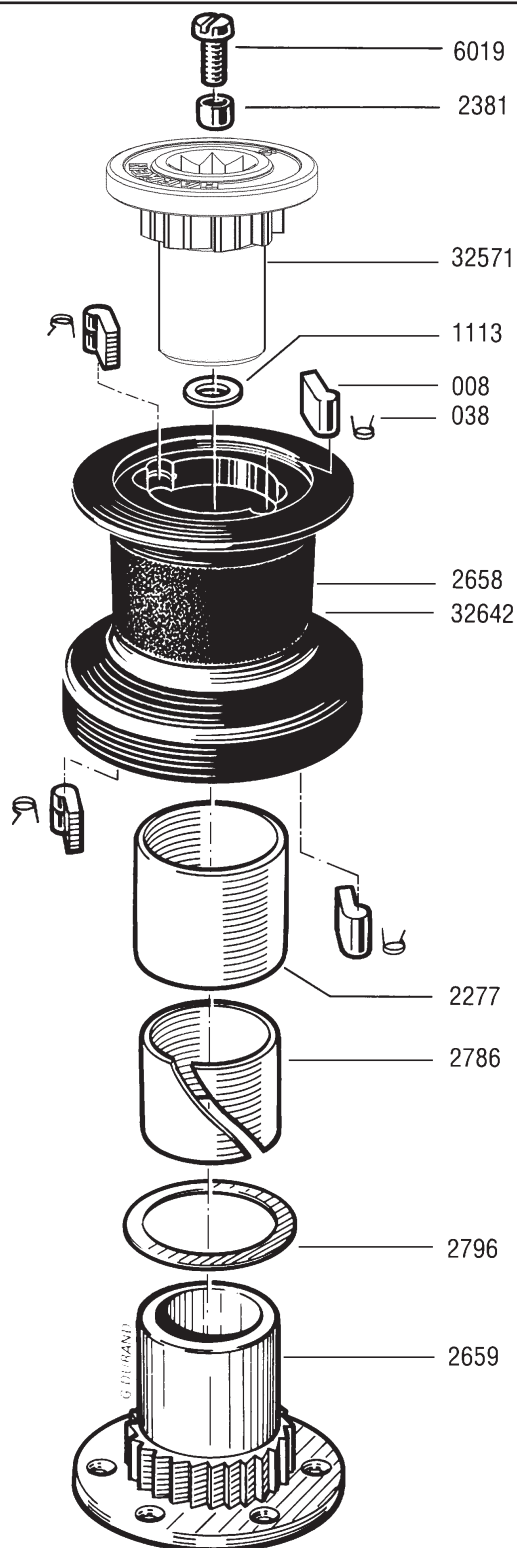

**HARKEN****Winch Parts  
Installation  
Service****Required Tools**

Screwdriver
Small Knife
Brush
Rags
Solvent
Oil
Grease

**Parts List**

008	Pawl
038	Pawl Spring
1113	Washer
2277	Plastic Bearing
2381	Stainless Steel Bushing
2658	Aluminum Drum
2659	Center Stem
2786	Split Bearing
2796	Stainless Steel Washer
6019	Top Screw
32571	Ratchet Head
32642	Bronze Drum

**Suggested Service Kits**

BK4512	10	008 Pawls
	10	038 Springs
BK4513	100 ml	Grease

When ordering parts, please include a "B" before each number (i.e. B006).