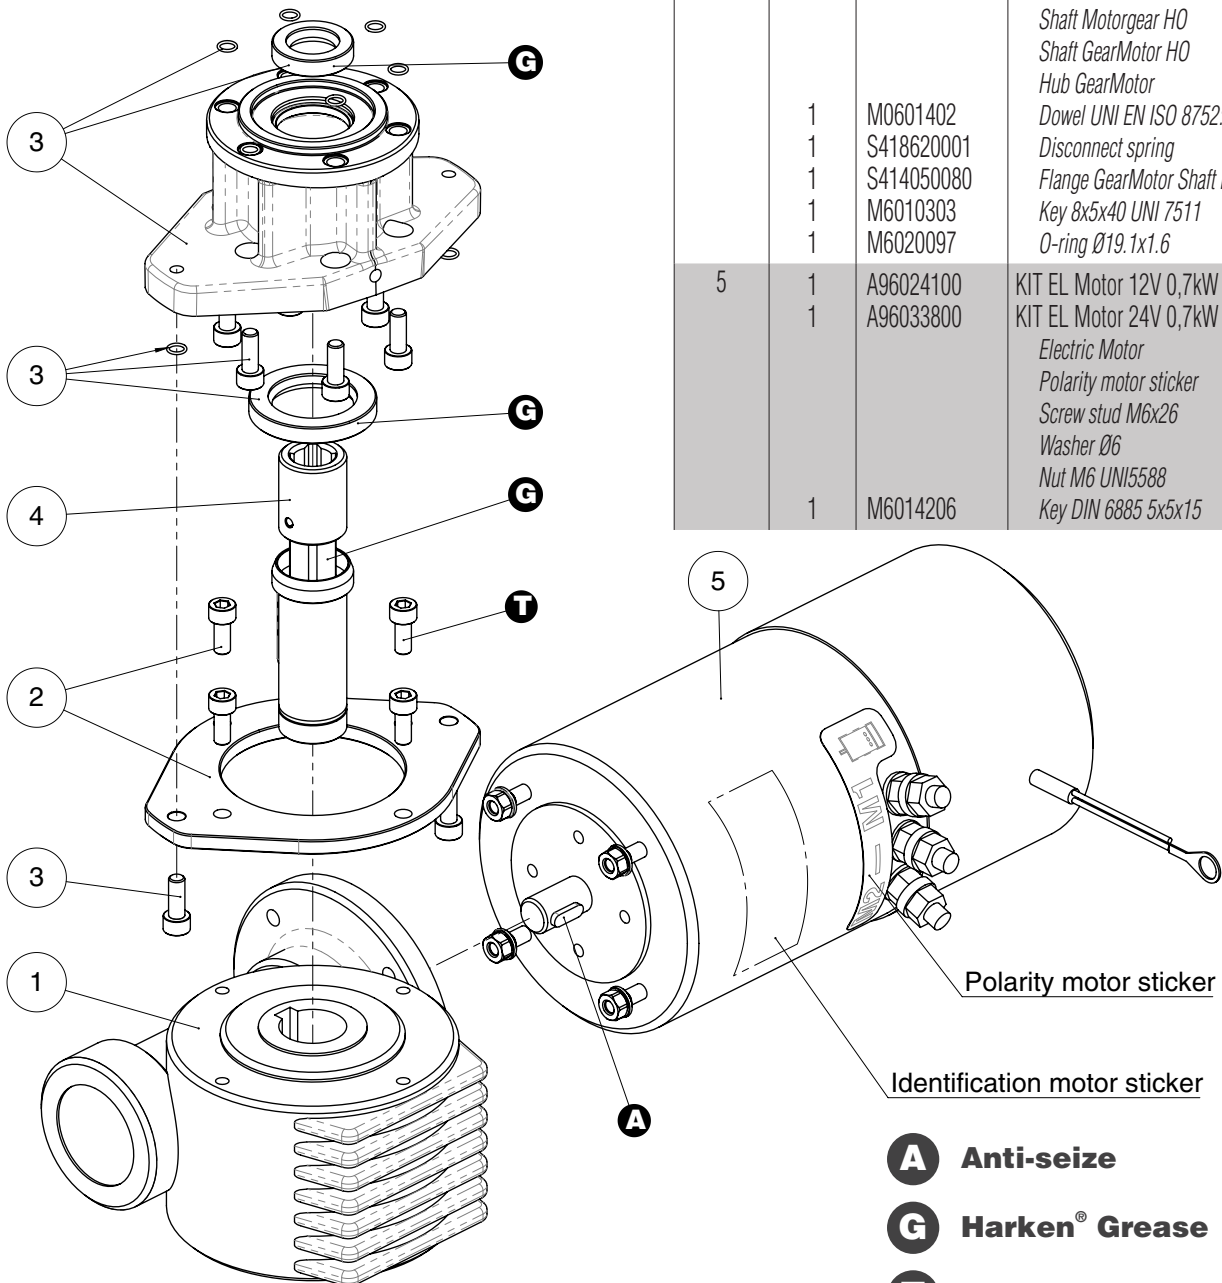

\*Available with service kit; see website [www.harken.com](http://www.harken.com)

\*\*Winch product sticker

Horizontal electric motor 12V/24V

**TOP VIEW**

\* Motor installed in right-hand configuration.

\*\* Motor installed in left-hand configuration.