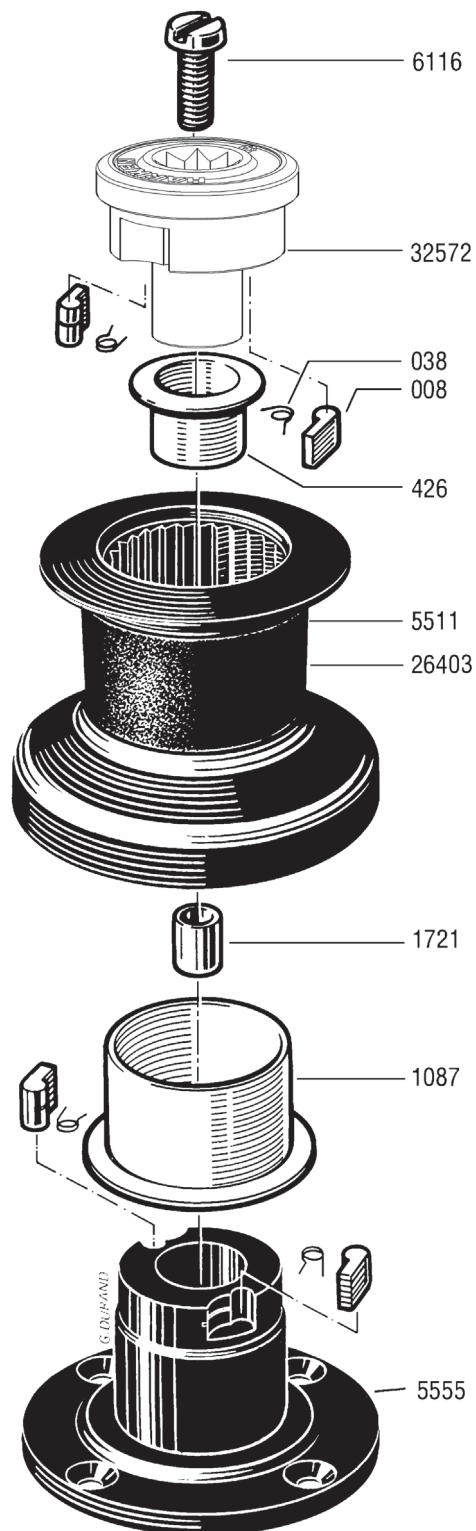

Winch Parts
Installation
Service**HARKEN®**

Required Tools

Screwdriver
 Small Knife
 Brush
 Rags
 Solvent
 Oil
 Grease

Parts List

008	Pawl
038	Pawl Spring
426	Ratchet Head Bushing
1087	Bearing
1721	Stainless Steel Bushing
5511	Aluminum Drum
5555	Center Stem
6116	Top Screw
26403	Bronze Drum
32572	Ratchet Head

Suggested Service Kits

BK4512	10	008 Pawls
	10	038 Springs
BK4513	100 ml	Grease

When ordering parts, please include a "B" before each number (i.e. B008).