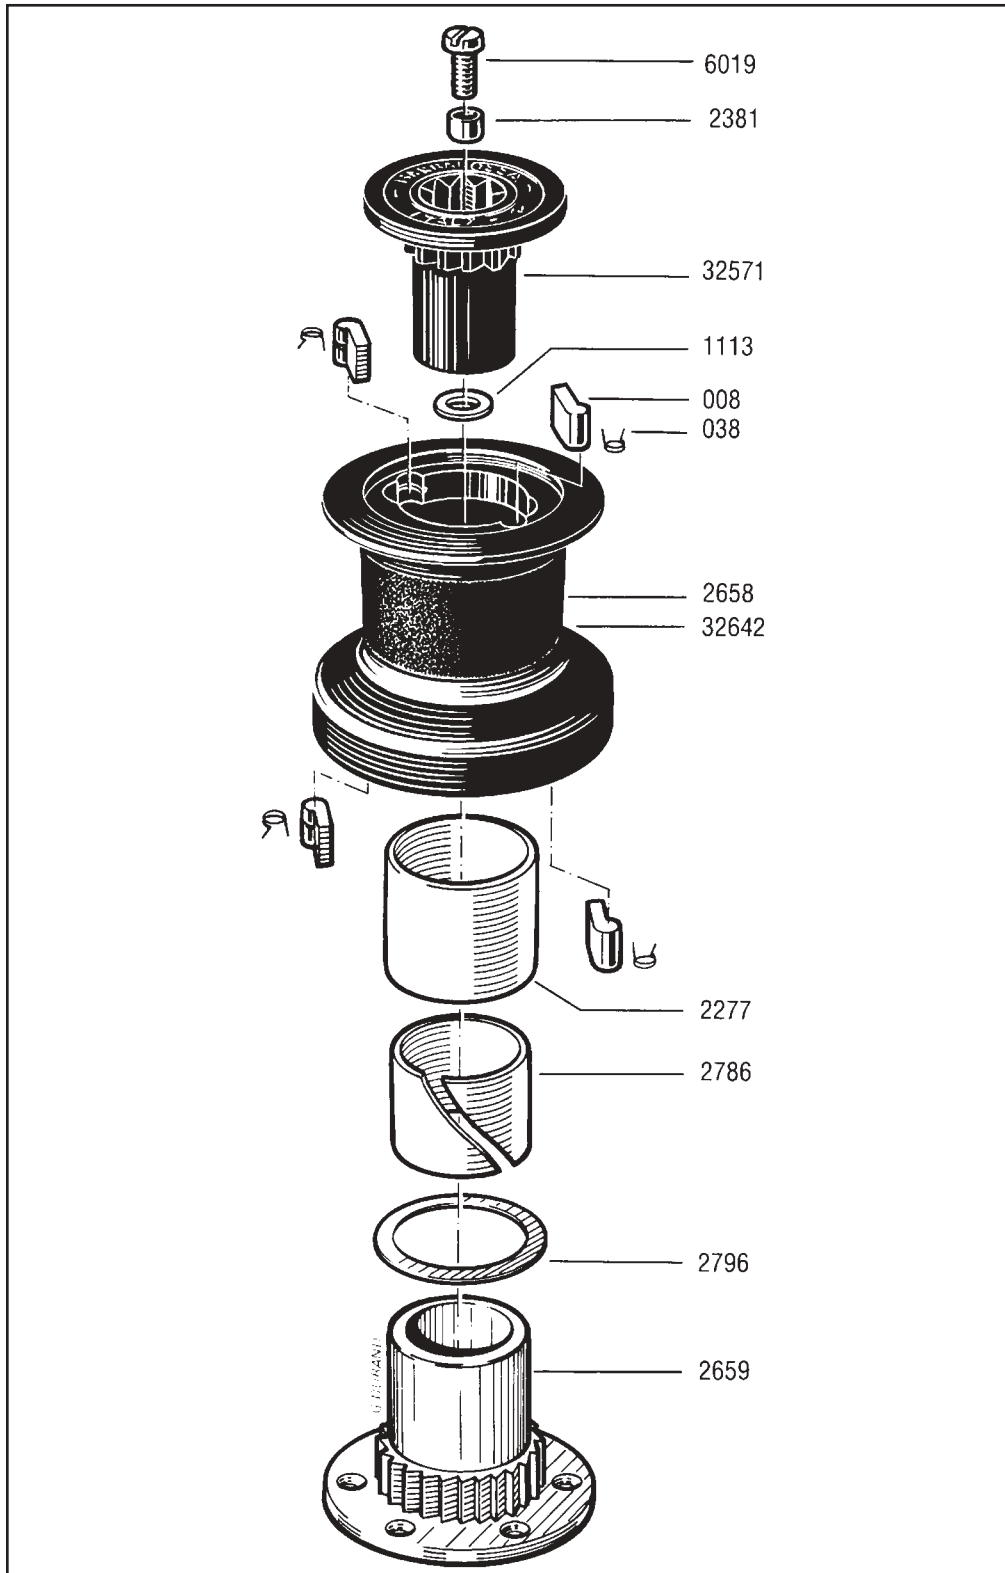

### Winch Parts Installation Service

#### Parts List

008	Pawl
038	Pawl Spring
1113	Washer
2277	Plastic Bearing
2381	Stainless Steel Bushing
2658	Aluminum Drum
2659	Center Stem
2786	Split Bearing
2796	Stainless Steel Washer
6019	Top Screw
32571	Ratchet Head
32642	Bronze Drum

#### Suggested Service Kits

BK4512	10	008 Pawls
	10	038 Springs
BK4513	100 ml	Grease

*When ordering parts, please include a "B" before each number (i.e. B006).*